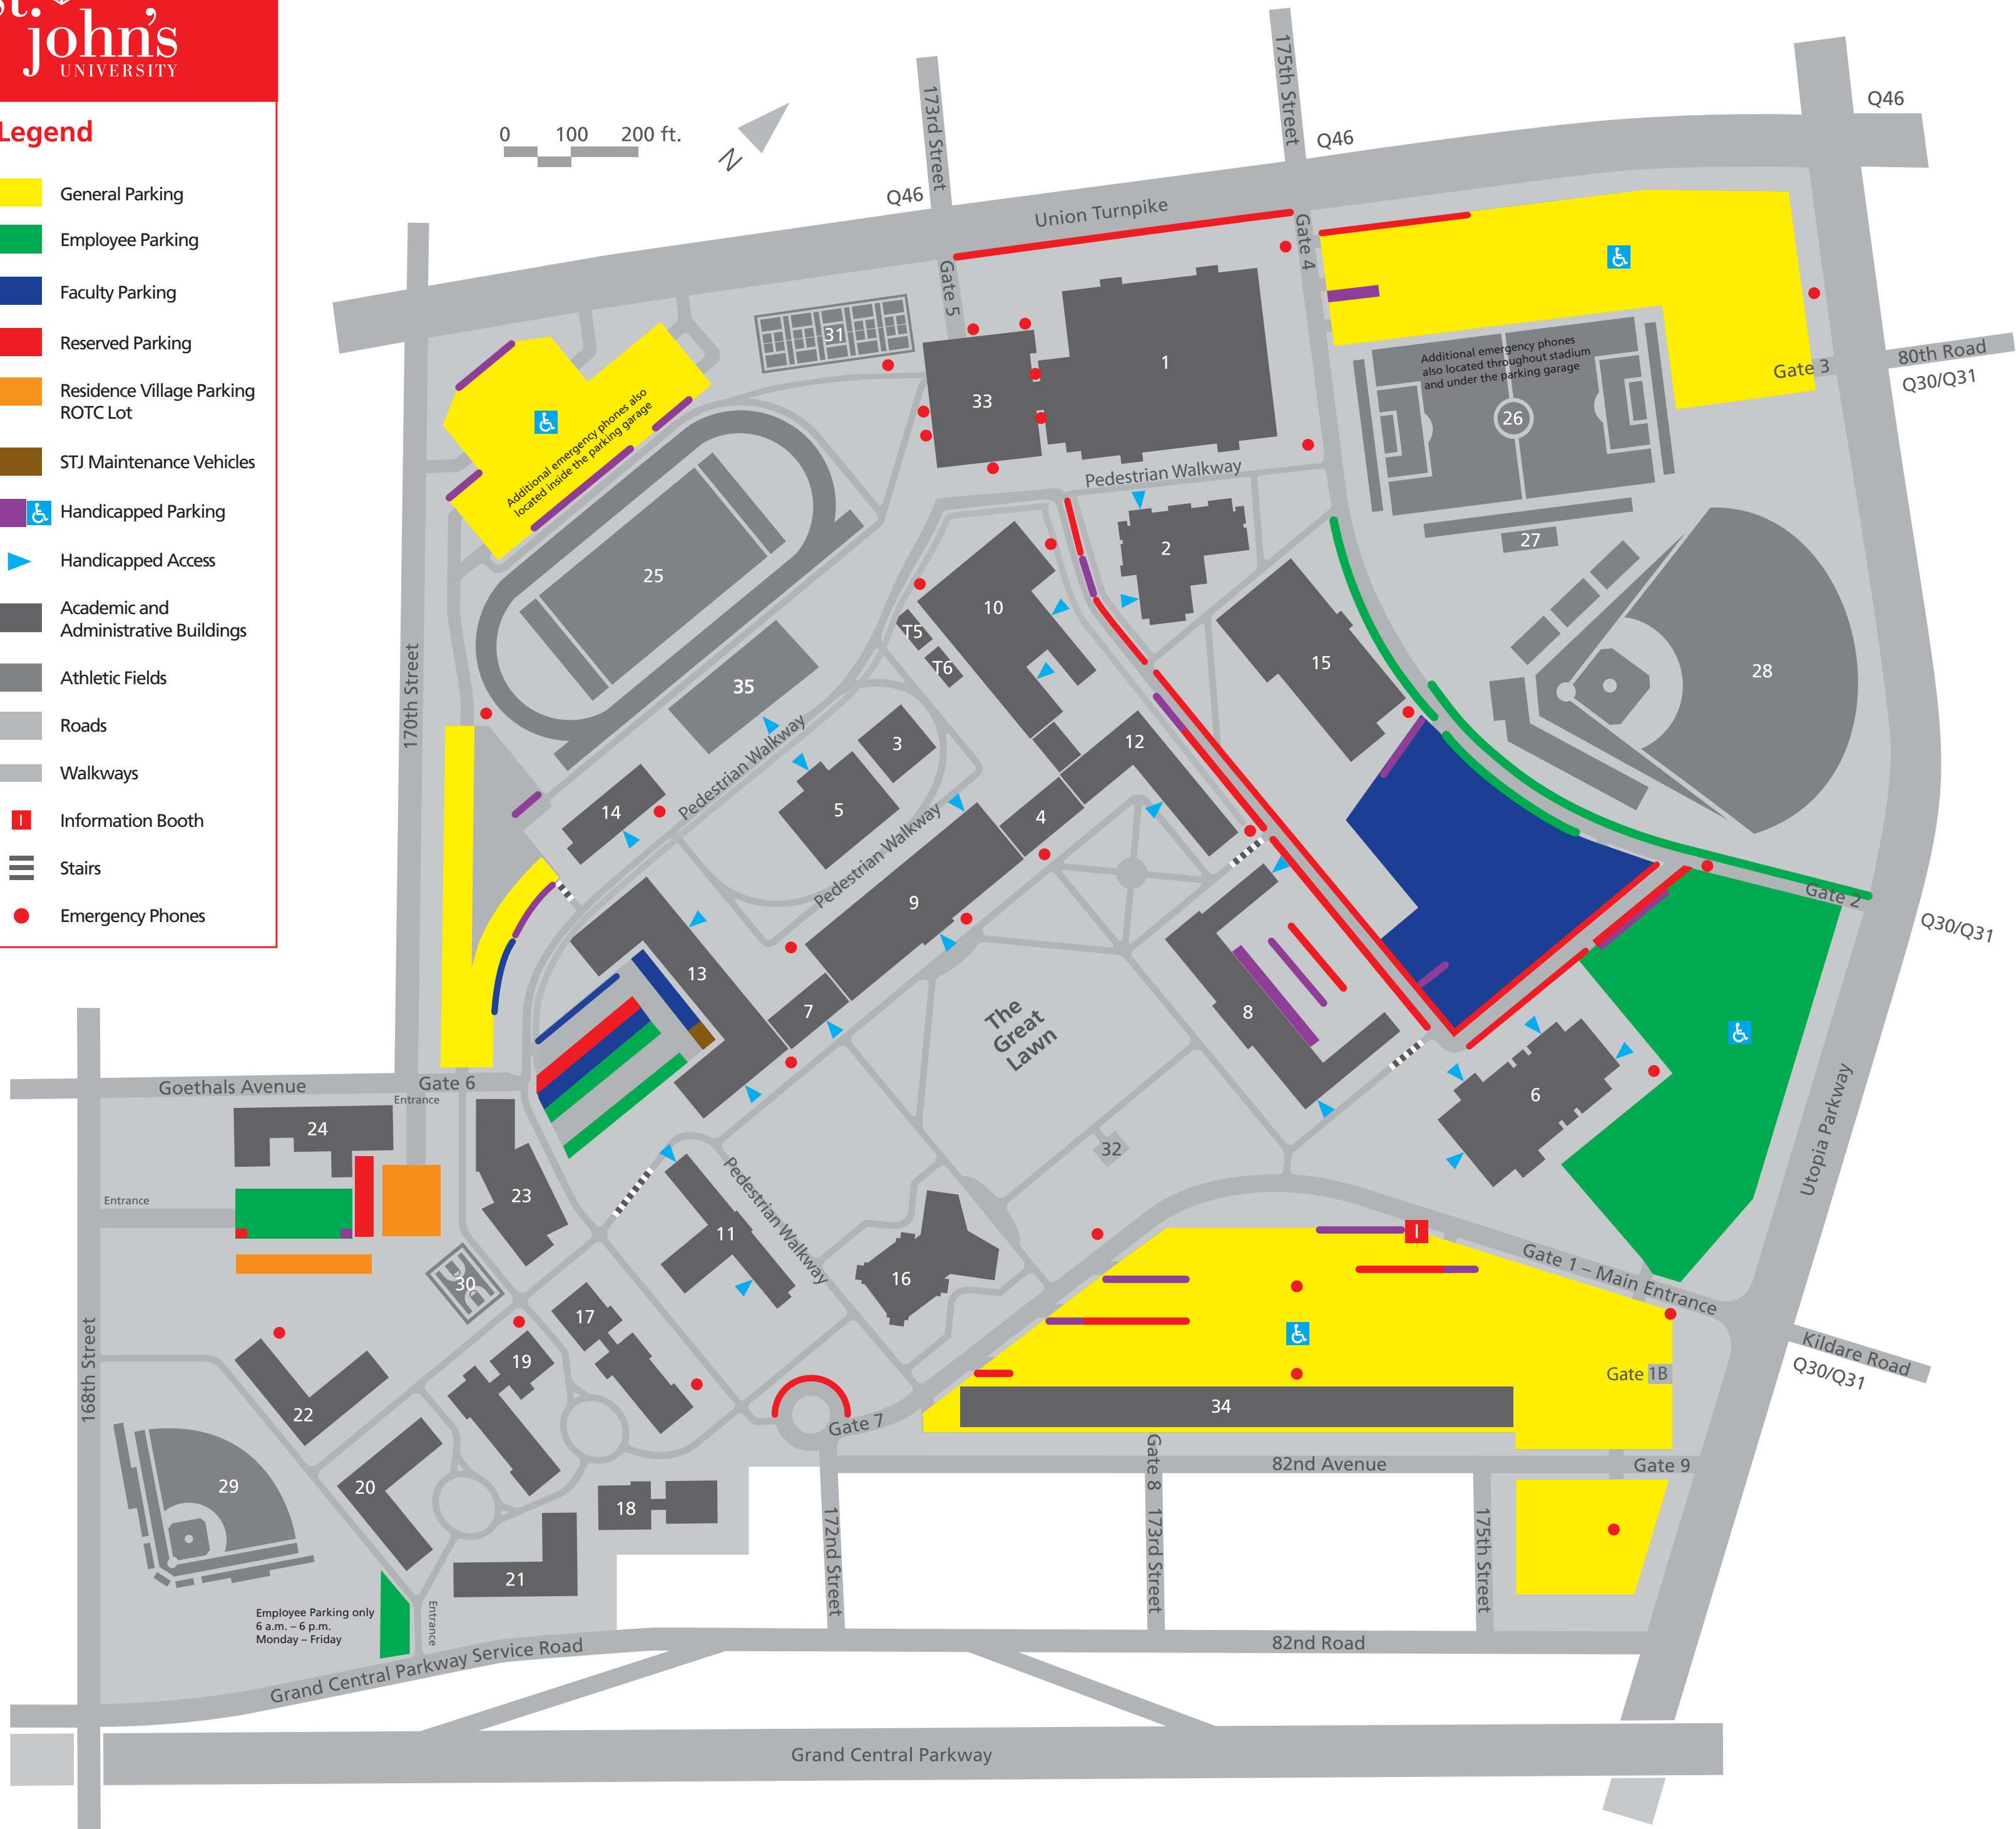

Legend

- General Parking
- Employee Parking
- Faculty Parking
- Reserved Parking
- Residence Village Parking
ROTC Lot
- STJ Maintenance Vehicles
- Handicapped Parking
- Handicapped Access
- Academic and Administrative Buildings
- Athletic Fields
- Roads
- Walkways
- Information Booth
- Stairs
- Emergency Phones

- #### Gate Locations
- | | |
|---|---|
| <p>Gate 1
(Main Gate) Utopia Parkway at Kildare Road: Visitor Entrance and Exit Only
Information Booth</p> <p>Gate 1B
Pedestrian Only
Utopia Parkway
100 feet south of Gate 1</p> <p>Gate 2
Utopia Parkway North of Kildare Road</p> <p>Gate 3
Utopia Parkway, foot of 80th Road (Entrance to General Parking Lot A)</p> <p>Gate 4
Union Turnpike at 175th Street (Closest gate to Carnesecca Arena)</p> | <p>Gate 5
Union Turnpike at 173rd Street: Exit Only</p> <p>Gate 6
Goethals Avenue and 170th Street
24 Hour Access</p> <p>Gate 7
172nd Street and 82nd Avenue (Closest gate to Grand Central Parkway)</p> <p>Gate 8
82nd Avenue at 173rd Street: Emergency Use Only</p> <p>Gate 9
Utopia Parkway at 82nd Avenue: Emergency Use Only</p> |
|---|---|